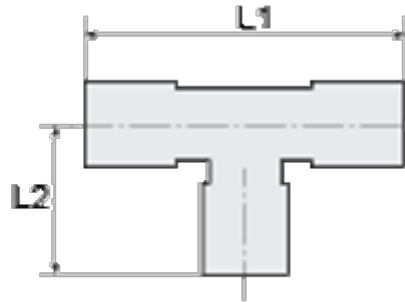

Article number: 586550148ES

Description: Stainless steel Tee 55.014-8 - Ø8/G 1/4"/Ø8

Measures

a/f = -
L1 = 43
L2 = 24.5
NV = 16